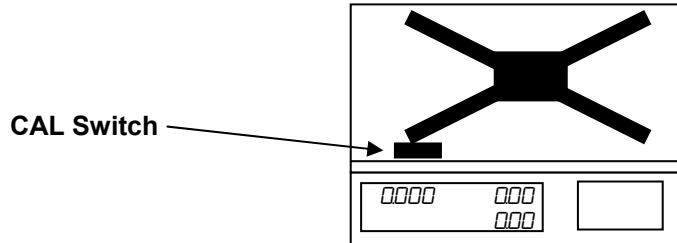

PC-100 "Weightless" Calibrate Instructions

1. Make sure that the scale is plugged into a proper outlet, the platter is properly seated, there is nothing on the platter, and that the *Power Switch* is **OFF**.
2. Locate the *CAL Switch* which is under the platter on the front left side. If necessary, remove the *CAL Plate* to expose the *CAL Switch*.

3. Press and hold down the *CAL Switch* as you place the *Power Switch* in the **ON** position.
4. The displays will read: *SPAn SEt*.
5. Press the ***** key 1 time and then the display will read: *GrAV SEt*. Press the ***** key and the display will show a number. This number is the acceleration due to gravity (g) in m/s² for a specific geographic location.
6. Listed below is a table that shows the values for g at different places. Please choose the location closest to yours in altitude and geography. Type the value using the numeric keypad. Remember that the decimal point is automatic.
7. Once you have entered the correct value, press the ***** key and the display will read: *End* and then read *Zero*.
8. Turn the scale **OFF**, and replace *CAL Plate* if necessary. You are done.